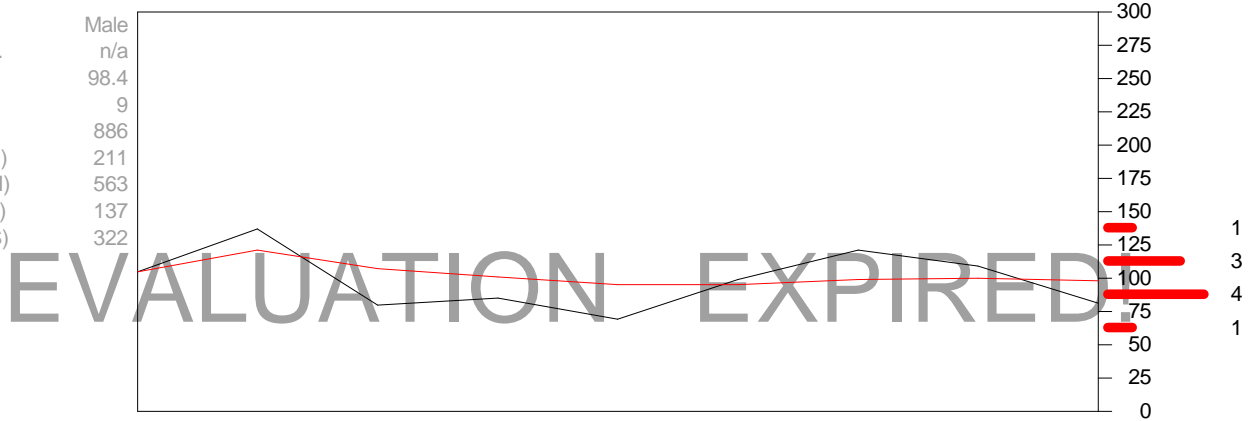

Status Male
 Starting Av. n/a
 Average 129.8
 Games 6
 Pins 779
 Hi Game(H) 221
 Hi Series(H) 605
 Hi Game(S) 158
 Hi Series(S) 416

| Rnd | Date | Hcp | G1 | Hcp | G2 | Hcp | G3 | Hcp | Ser | Hcp | Pins | Opponents |
|-----|-----------|------|-----|-----|-----|-----|-----|-----|-----|-----|------|--------------|
| 1 | 28 Mar 04 | (63) | 119 | 182 | 129 | 192 | 115 | 178 | 363 | 552 | 363 | Eat My Balls |
| 2 | 04 Apr 04 | (63) | 114 | 177 | 158 | 221 | 144 | 207 | 416 | 605 | 779 | The Moses |
| 3 | 11 Apr 04 | | | | | | | | | | | |
| 4 | 18 Apr 04 | | | | | | | | | | | |

PLEASE PAY FOR

THIS EXCELLENT

PROGRAM BY

Small System Software

Status Male
 Starting Av. n/a
 Average 98.4
 Games 9
 Pins 886
 Hi Game(H) 211
 Hi Series(H) 563
 Hi Game(S) 137
 Hi Series(S) 322

| Rnd | Date | Hcp | G1 | Hcp | G2 | Hcp | G3 | Hcp | Ser | Hcp | Pins | Opponents |
|-----|-----------|------|-----|-----|-----|-----|----|-----|-----|-----|------|------------------|
| 1 | 28 Mar 04 | (74) | 105 | 179 | 137 | 211 | 80 | 154 | 322 | 544 | 322 | Eat My Balls |
| 2 | 04 Apr 04 | (74) | 85 | 159 | 69 | 143 | 99 | 173 | 253 | 475 | 575 | The Moses |
| 3 | 11 Apr 04 | (84) | 121 | 205 | 109 | 193 | 81 | 165 | 311 | 563 | 886 | Lord of the Pins |
| 4 | 18 Apr 04 | | | | | | | | | | | |